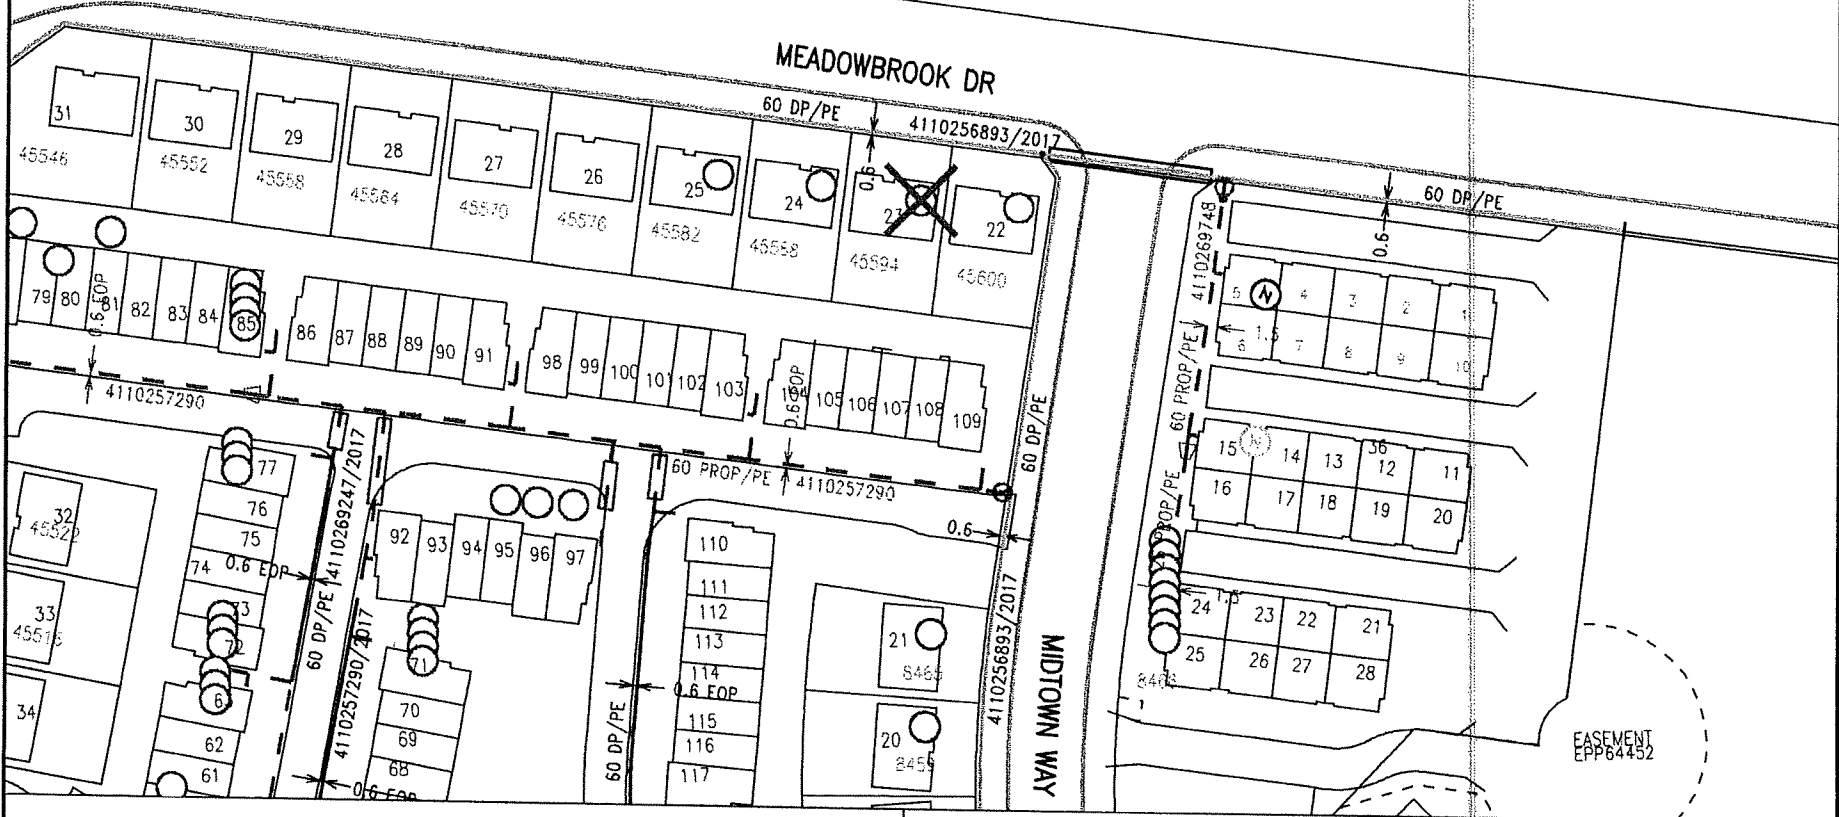

4110315300

45660

Nearest Intersection: Meadowbrook Dr and Midtown Way.
Distance from lot to intersection is 28 meters (31 degrees North of East).
View Scale: 1:1000

45594 Meadowbrook Dr, Chilliwack
Order #: 31036146 Prem #: 10099078 City Limits: Chilliwack

X: 1294582540.00 Y: 468600629.00 Selected autotext type 2018/11/13